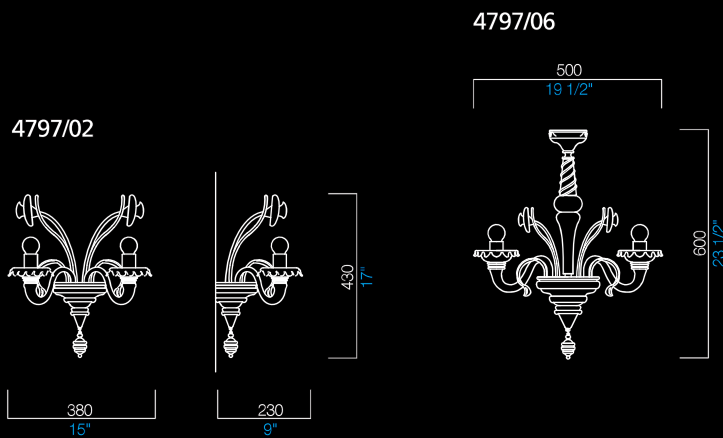

4797

80

COLORI DISPONIBILI
AVAILABLE COLORS

ND
nero decoro oro
black with gold decorations

RD
rosso decoro oro
red with gold decorations

VD
viola decoro oro
violet with gold decorations