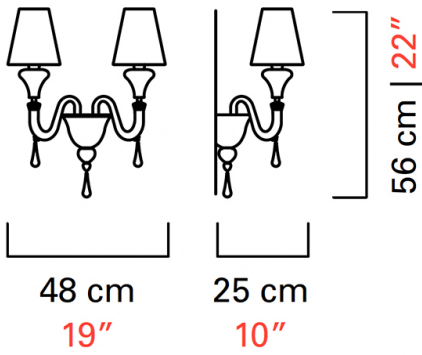

Barovier&Toso

VENEZIA 1295

5587/02

COLLECTION	Maryland
TPOLOGY	Wall sconces
HEIGHT	56 cm <i>22 inc</i>
WIDTH	48 cm <i>19 inc</i>
DEPTH	25 cm <i>10 inc</i>
WEIGHT	3 Kg <i>7 lbs</i>
LEVELS	1
SWITCHINGS	1
BULBS	3 x 60 E14 dimmable not included <i>3 x 60 E12 dimmable not included</i>
CERTIFICATIONS	UL - CCC - EAC - cULus