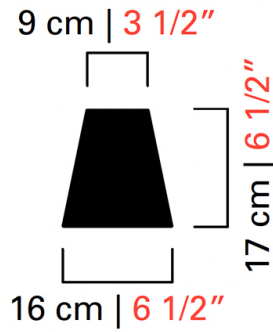

Barovier&Toso

VENEZIA 1295

5587/02

COLLECTION	Maryland
TPOLOGY	Wall sconces
HEIGHT	56 cm <i>22 inc</i>
WIDTH	48 cm <i>19 inc</i>
DEPTH	25 cm <i>10 inc</i>
WEIGHT	3 Kg <i>7 lbs</i>
LEVELS	1
SWITCHINGS	1
BULBS	3 x 60 E14 dimmable not included <i>3 x 60 E12 dimmable not included</i>
CERTIFICATIONS	UL - CCC - EAC - cULus