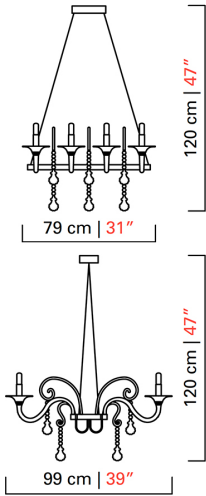

Barovier&Toso

VENEZIA 1295

7022

| | |
|----------------|---|
| COLLECTION | Mood Taif |
| TPOLOGY | Chandeliers |
| HEIGHT | 120 cm <i>47 inc</i> |
| WIDTH | 79 cm <i>31 inc</i> |
| DEPTH | 99 cm <i>39 inc</i> |
| WEIGHT | 12 Kg <i>26 lbs</i> |
| LEVELS | 1 |
| SWITCHINGS | 1 |
| BULBS | 8 x 60 E14 dimmable not included <i>8 x 60 E12 dimmable not included</i> |
| CERTIFICATIONS | UL - IMQ - CCC - EAC - cULus |