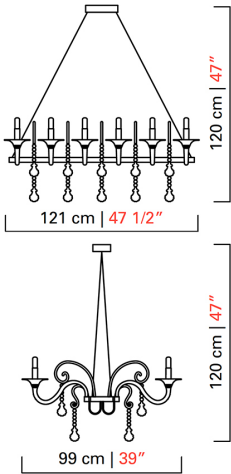

## 7023

COLLECTION	Mood Taif
TPOLOGY	Chandeliers
HEIGHT	120 cm <i>47 inc</i>
WIDTH	121 cm <i>47 1/2 inc</i>
DEPTH	99 cm <i>39 inc</i>
WEIGHT	16 Kg <i>36 lbs</i>
LEVELS	1
SWITCHINGS	1
BULBS	12 x 60 E14 dimmable not included <i>12 x 60 E12 dimmable not included</i>
CERTIFICATIONS	UL - IMQ - CCC - EAC - cULus