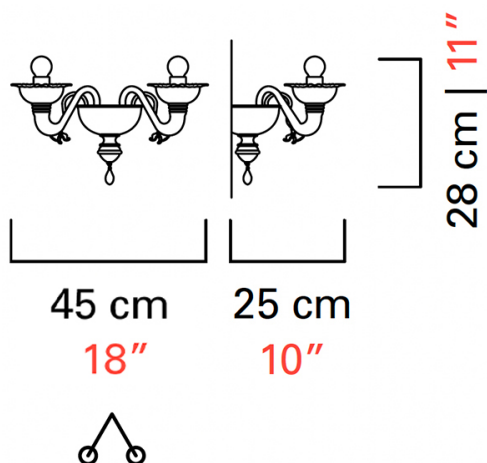

Barovier&Toso

VENEZIA 1295

5705/02

COLLECTION	Nekhel
TPOLOGY	Wall sconces
HEIGHT	28 cm <i>11 inc</i>
WIDTH	45 cm <i>18 inc</i>
DEPTH	25 cm <i>10 inc</i>
WEIGHT	4 Kg <i>9 lbs</i>
LEVELS	1
SWITCHINGS	1
BULBS	2 x 60 E14 dimmable not included <i>2 x 60 E12 dimmable not included</i>
CERTIFICATIONS	UL - CCC - EAC