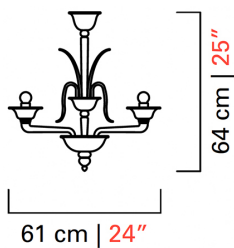

# 5307/06

---

COLLECTION	Odile
TPOLOGY	Chandeliers
HEIGHT	64 cm <i>25 inc</i>
DIAMETER	61 cm <i>24 inc</i>
WEIGHT	7 Kg <i>16 lbs</i>
LEVELS	1
SWITCHINGS	1
BULBS	6 x 60 E14 dimmable not included <i>6 x 60 E12 dimmable not included</i>
CERTIFICATIONS	UL - IMQ - CCC - EAC - cULus