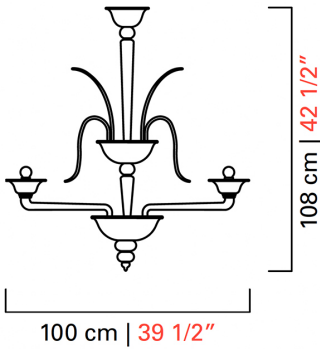

Barovier&Toso

VENEZIA 1295

5307/12

COLLECTION	Odile
TPOLOGY	Chandeliers
HEIGHT	108 cm <i>42 1/2 inc</i>
DIAMETER	100 cm <i>39 1/2 inc</i>
WEIGHT	13 Kg <i>29 lbs</i>
LEVELS	1
SWITCHINGS	1
BULBS	12 x 60 E14 dimmable not included <i>12 x 60 E12 dimmable not included</i>
CERTIFICATIONS	UL - IMQ - CCC - EAC - cULus