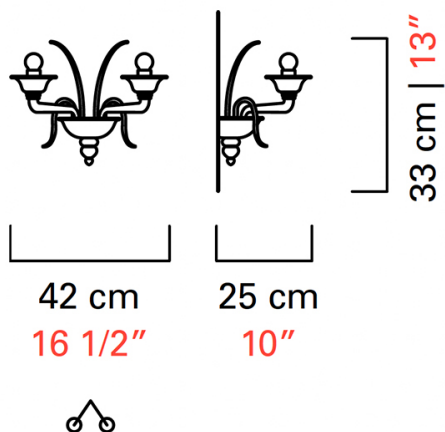

Barovier&Toso

VENEZIA 1295

5307/02

COLLECTION	Odile
TPOLOGY	Wall sconces
HEIGHT	33 cm <i>13 inc</i>
WIDTH	42 cm <i>16 1/2 inc</i>
DEPTH	25 cm <i>10 inc</i>
WEIGHT	2 Kg <i>4 lbs</i>
LEVELS	1
SWITCHINGS	1
BULBS	2 x 60 E14 dimmable not included <i>2 x 60 E12 dimmable not included</i>
CERTIFICATIONS	UL - IMQ - CCC - EAC