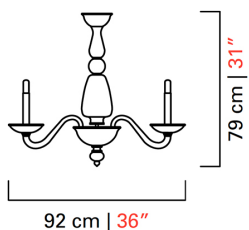

## 5600/06

---

COLLECTION	Palladiano
TPOLOGY	Chandeliers
HEIGHT	79 cm <i>31 inc</i>
DIAMETER	92 cm <i>36 inc</i>
WEIGHT	12 Kg <i>26 lbs</i>
LEVELS	1
SWITCHINGS	1
BULBS	6 x 60 E14 dimmable not included <i>6 x 60 E12 dimmable not included</i>
CERTIFICATIONS	UL - CCC - EAC - cULus