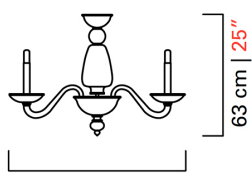

Barovier&Toso

VENEZIA 1295

92 cm | 36"

63 cm | 25"

5600/06/B

| | |
|----------------|---|
| COLLECTION | Palladiano |
| TPOLOGY | Chandeliers |
| HEIGHT | 63 cm <i>25 inc</i> |
| DIAMETER | 92 cm <i>36 inc</i> |
| WEIGHT | 11 Kg <i>24 lbs</i> |
| LEVELS | 1 |
| SWITCHINGS | 1 |
| BULBS | 6 x 60 E14 dimmable not included <i>6 x 60 E12 dimmable not included</i> |
| CERTIFICATIONS | UL - CCC - EAC - cULus |