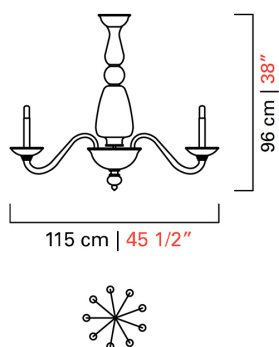

## 5600/09

---

COLLECTION	Palladiano
TPOLOGY	Chandeliers
HEIGHT	96 cm <i>38 inc</i>
DIAMETER	115 cm <i>45 1/2 inc</i>
WEIGHT	16 Kg <i>36 lbs</i>
LEVELS	1
SWITCHINGS	1
BULBS	9 x 60 E14 dimmable not included <i>9 x 60 E12 dimmable not included</i>
CERTIFICATIONS	UL - CCC - EAC - cULus