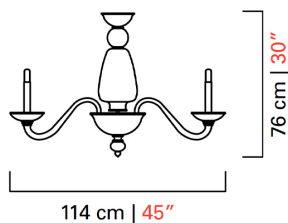

Barovier&Toso

VENEZIA 1295

5600/09/B

COLLECTION	Palladiano
TPOLOGY	Chandeliers
HEIGHT	76 cm <i>30 inc</i>
DIAMETER	114 cm <i>45 inc</i>
WEIGHT	15 Kg <i>33 lbs</i>
LEVELS	1
SWITCHINGS	1
BULBS	9 x 60 E14 dimmable not included <i>9 x 60 E12 dimmable not included</i>
CERTIFICATIONS	UL - CCC - EAC - cULus