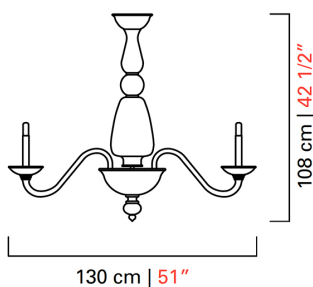

Barovier&Toso

VENEZIA 1295

5600/12

| | |
|----------------|---|
| COLLECTION | Palladiano |
| TPOLOGY | Chandeliers |
| HEIGHT | 108 cm <i>42 1/2 inc</i> |
| DIAMETER | 130 cm <i>51 inc</i> |
| WEIGHT | 20 Kg <i>44 lbs</i> |
| LEVELS | 1 |
| SWITCHINGS | 1 |
| BULBS | 12 x 60 E14 dimmable not included <i>12 x 60 E12 dimmable not included</i> |
| CERTIFICATIONS | UL - CCC - EAC - cULus |