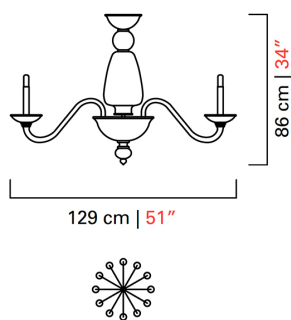

Barovier&Toso

VENEZIA 1295

5600/12/B

COLLECTION	Palladiano
TPOLOGY	Chandeliers
HEIGHT	86 cm <i>34 inc</i>
DIAMETER	129 cm <i>51 inc</i>
WEIGHT	18 Kg <i>40 lbs</i>
LEVELS	1
SWITCHINGS	2
BULBS	12 x 60 E14 dimmable not included <i>12 x 60 E12 dimmable not included</i>
CERTIFICATIONS	UL - CCC - EAC - cULus