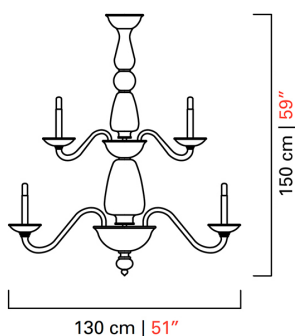

Barovier&Toso

VENEZIA 1295

5600/18

COLLECTION	Palladiano
TPOLOGY	Chandeliers
HEIGHT	150 cm <i>59 inc</i>
DIAMETER	130 cm <i>51 inc</i>
WEIGHT	30 Kg <i>66 lbs</i>
LEVELS	2
SWITCHINGS	2
BULBS	18 x 60 E14 dimmable not included <i>18 x 60 E12 dimmable not included</i>
CERTIFICATIONS	UL - CCC - EAC - cULus