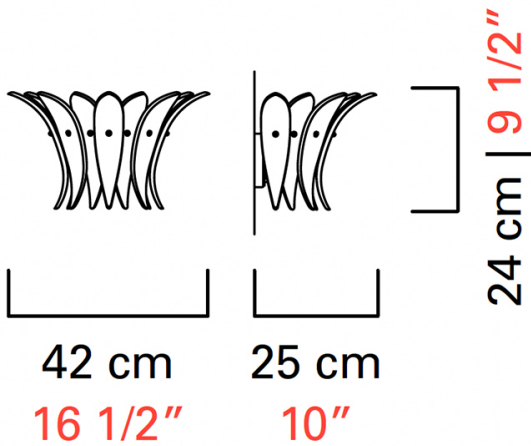

Barovier&Toso

VENEZIA 1295

7385/1

COLLECTION	Palmette
TPOLOGY	Wall sconces
HEIGHT	24 cm <i>9 1/2 inc</i>
WIDTH	42 cm <i>16 1/2 inc</i>
DEPTH	25 cm <i>10 inc</i>
WEIGHT	4 Kg <i>9 lbs</i>
SWITCHINGS	1
BULBS	1 x 60 E14 dimmable not included <i>1 x 60 E12 dimmable not included</i>
CERTIFICATIONS	UL - EAC