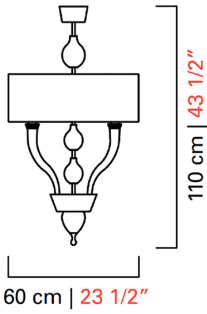

Barovier&Toso

VENEZIA 1295

5675/08

| | |
|----------------|--|
| COLLECTION | Pandora |
| TPOLOGY | Suspension lamps |
| HEIGHT | 110 cm <i>43 1/2 inc</i> |
| DIAMETER | 60 cm <i>23 1/2 inc</i> |
| WEIGHT | 10 Kg <i>22 lbs</i> |
| SWITCHINGS | 1 |
| BULBS | 8 x 60 E14 dimmable not included <i>8 x 60 E12 dimmable not included</i> 1 x 1.2 Led not dimmable included <i>1 x 1.2 Led not dimmable included</i> |
| CERTIFICATIONS | UL - EAC - cULus |