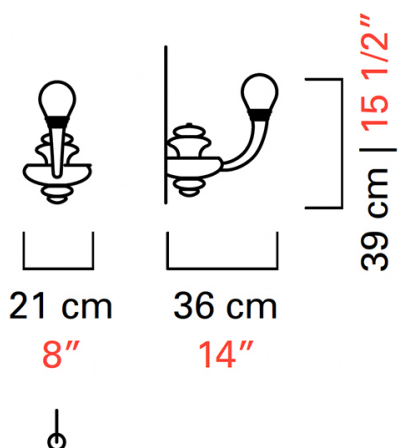

# 5680/01

COLLECTION	Pigalle
TPOLOGY	Wall sconces
HEIGHT	39 cm <i>15 1/2 inc</i>
WIDTH	21 cm <i>8 inc</i>
DEPTH	36 cm <i>14 inc</i>
WEIGHT	4 Kg <i>9 lbs</i>
SWITCHINGS	1
BULBS	1 x 8.4 Led not dimmable included <i>1 x 8.4 Led not dimmable included</i>  1 x 8.4 Led not dimmable included <i>1 x 8.4 Led not dimmable included</i>
CERTIFICATIONS	UL - EAC - cULus