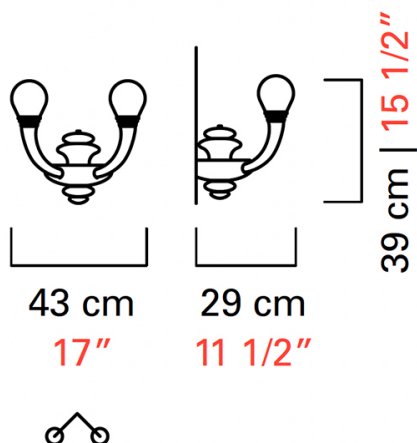

## 5680/02

---

COLLECTION	Pigalle
TPOLOGY	Wall sconces
HEIGHT	39 cm <i>15 1/2 inc</i>
WIDTH	43 cm <i>17 inc</i>
DEPTH	29 cm <i>11 1/2 inc</i>
WEIGHT	5 Kg <i>11 lbs</i>
SWITCHINGS	1
BULBS	2 x 8.4 Led not dimmable included <i>2 x 8.4 Led not dimmable included</i>  1 x 8.4 Led not dimmable included <i>1 x 8.4 Led not dimmable included</i>
CERTIFICATIONS	UL - EAC - cULus