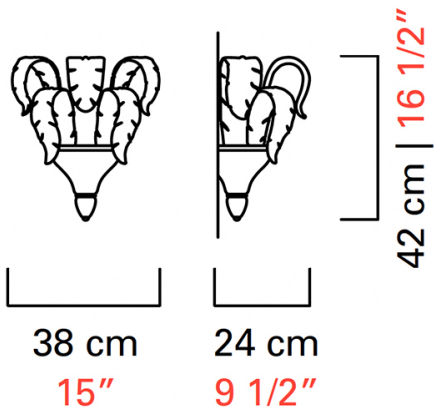

Barovier&Toso

VENEZIA 1295

5390

COLLECTION	Piume
TPOLOGY	Wall sconces
HEIGHT	42 cm <i>16 1/2 inc</i>
WIDTH	38 cm <i>15 inc</i>
DEPTH	24 cm <i>9 1/2 inc</i>
WEIGHT	6 Kg <i>13 lbs</i>
SWITCHINGS	1
BULBS	1 x 100 E27 dimmable not included <i>1 x 100 E26 dimmable not included</i>
CERTIFICATIONS	UL - EAC