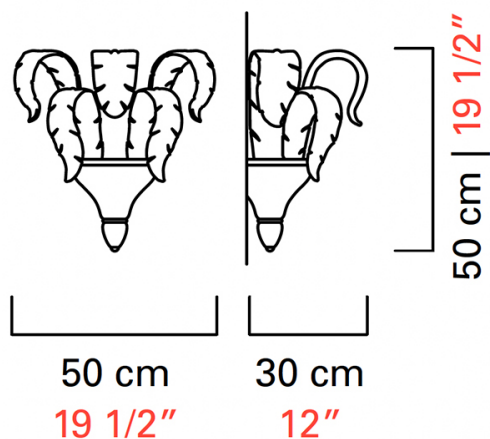

Barovier&Toso

VENEZIA 1295

5391

COLLECTION	Piume
TPOLOGY	Wall sconces
HEIGHT	50 cm <i>19 1/2 inc</i>
WIDTH	50 cm <i>19 1/2 inc</i>
DEPTH	30 cm <i>12 inc</i>
WEIGHT	10 Kg <i>22 lbs</i>
SWITCHINGS	1
BULBS	2 x 60 E27 dimmable not included <i>2 x 60 E26 dimmable not included</i>
CERTIFICATIONS	UL - EAC