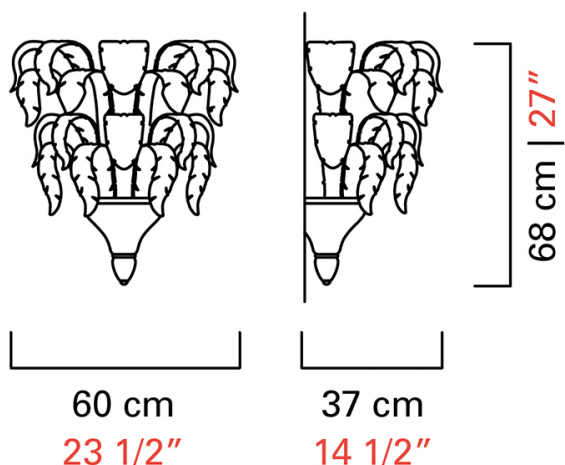

Barovier&Toso

VENEZIA 1295

5392

COLLECTION	Piume
TPOLOGY	Wall sconces
HEIGHT	68 cm <i>27 inc</i>
WIDTH	60 cm <i>23 1/2 inc</i>
DEPTH	37 cm <i>14 1/2 inc</i>
WEIGHT	20 Kg <i>44 lbs</i>
SWITCHINGS	1
BULBS	4 x 60 E27 dimmable not included <i>4 x 60 E26 dimmable not included</i>
CERTIFICATIONS	UL - EAC