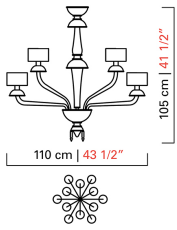

## 5696/12/A

COLLECTION	Première Dame
TYOLOGY	Chandeliers
HEIGHT	105 cm <i>41 1/2 inc</i>
DIAMETER	110 cm <i>43 1/2 inc</i>
WEIGHT	19 Kg <i>42 lbs</i>
LEVELS	1
SWITCHINGS	2
BULBS	12 x 60 E14 dimmable not included <i>12 x 60 E12 dimmable not included</i>
CERTIFICATIONS	UL - CCC - EAC - cULus