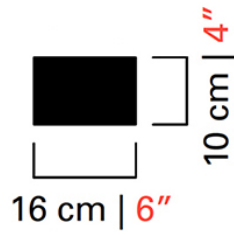

## 5696/12/A

COLLECTION	Première Dame
TYOLOGY	Chandeliers
HEIGHT	105 cm <i>41 1/2 inc</i>
DIAMETER	110 cm <i>43 1/2 inc</i>
WEIGHT	19 Kg <i>42 lbs</i>
LEVELS	1
SWITCHINGS	2
BULBS	12 x 60 E14 dimmable not included <i>12 x 60 E12 dimmable not included</i>
CERTIFICATIONS	UL - CCC - EAC - cULus