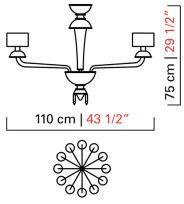

Barovier&Toso

VENEZIA 1295

5696/12/B

COLLECTION	Première Dame
TPOLOGY	Chandeliers
HEIGHT	75 cm <i>29 1/2 inc</i>
DIAMETER	110 cm <i>43 1/2 inc</i>
WEIGHT	17 Kg <i>37 lbs</i>
LEVELS	1
SWITCHINGS	2
BULBS	12 x 60 E14 dimmable not included <i>12 x 60 E12 dimmable not included</i>
CERTIFICATIONS	UL - CCC - EAC - cULus