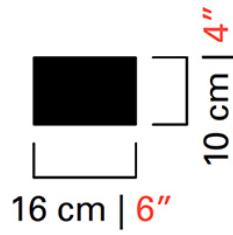

Barovier&Toso

VENEZIA 1295

5696/12/B

COLLECTION	Première Dame
TPOLOGY	Chandeliers
HEIGHT	75 cm <i>29 1/2 inc</i>
DIAMETER	110 cm <i>43 1/2 inc</i>
WEIGHT	17 Kg <i>37 lbs</i>
LEVELS	1
SWITCHINGS	2
BULBS	12 x 60 E14 dimmable not included <i>12 x 60 E12 dimmable not included</i>
CERTIFICATIONS	UL - CCC - EAC - cULus