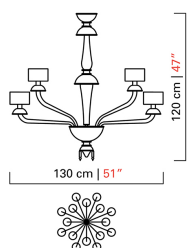

Barovier&Toso

VENEZIA 1295

5696/16

COLLECTION	Première Dame
TYOLOGY	Chandeliers
HEIGHT	120 cm <i>47 inc</i>
DIAMETER	130 cm <i>51 inc</i>
WEIGHT	25 Kg <i>55 lbs</i>
LEVELS	1
SWITCHINGS	2
BULBS	16 x 60 E14 dimmable not included <i>16 x 60 E12 dimmable not included</i>
CERTIFICATIONS	UL - CCC - EAC - cULus