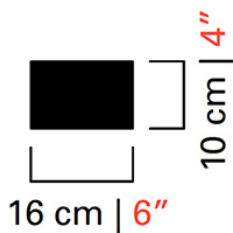

Barovier&Toso

VENEZIA 1295

5696/16

COLLECTION	Première Dame
TYOLOGY	Chandeliers
HEIGHT	120 cm <i>47 inc</i>
DIAMETER	130 cm <i>51 inc</i>
WEIGHT	25 Kg <i>55 lbs</i>
LEVELS	1
SWITCHINGS	2
BULBS	16 x 60 E14 dimmable not included <i>16 x 60 E12 dimmable not included</i>
CERTIFICATIONS	UL - CCC - EAC - cULus