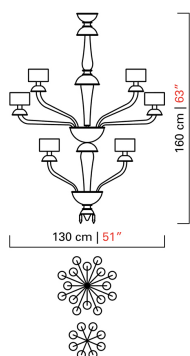

# 5696/24

COLLECTION	Première Dame
TPOLOGY	Chandeliers
HEIGHT	160 cm <i>63 inc</i>
DIAMETER	130 cm <i>51 inc</i>
WEIGHT	38 Kg <i>84 lbs</i>
LEVELS	2
SWITCHINGS	3
BULBS	24 x 60 E14 dimmable not included <i>24 x 60 E12 dimmable not included</i>
CERTIFICATIONS	UL - CCC - EAC - cULus