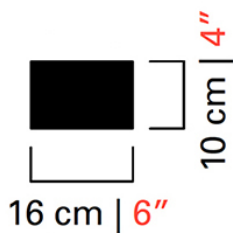

# 5696/24

COLLECTION	Première Dame
TPOLOGY	Chandeliers
HEIGHT	160 cm <i>63 inc</i>
DIAMETER	130 cm <i>51 inc</i>
WEIGHT	38 Kg <i>84 lbs</i>
LEVELS	2
SWITCHINGS	3
BULBS	24 x 60 E14 dimmable not included <i>24 x 60 E12 dimmable not included</i>
CERTIFICATIONS	UL - CCC - EAC - cULus