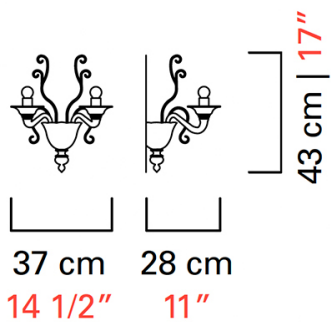

# 5308/02

---

COLLECTION	Redon
TPOLOGY	Wall sconces
HEIGHT	43 cm <i>17 inc</i>
WIDTH	37 cm <i>14 1/2 inc</i>
DEPTH	28 cm <i>11 inc</i>
WEIGHT	3 Kg <i>7 lbs</i>
LEVELS	1
SWITCHINGS	1
BULBS	2 x 60 E14 dimmable not included <i>2 x 60 E12 dimmable not included</i>
CERTIFICATIONS	UL - IMQ - CCC - EAC - cULus