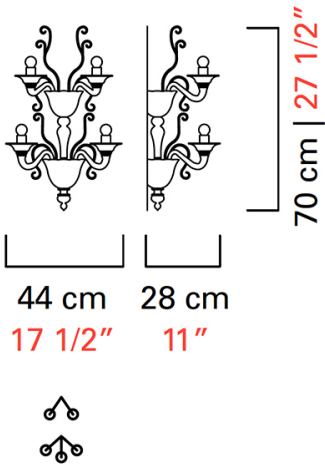

Barovier&Toso

VENEZIA 1295

5308/05

COLLECTION	Redon
TPOLOGY	Wall sconces
HEIGHT	70 cm <i>27 1/2 inc</i>
WIDTH	44 cm <i>17 1/2 inc</i>
DEPTH	28 cm <i>11 inc</i>
WEIGHT	7.5 Kg <i>17 lbs</i>
LEVELS	1
SWITCHINGS	1
BULBS	5 x 60 E14 dimmable not included <i>5 x 60 E12 dimmable not included</i>
CERTIFICATIONS	UL - IMQ - CCC - EAC - cULus