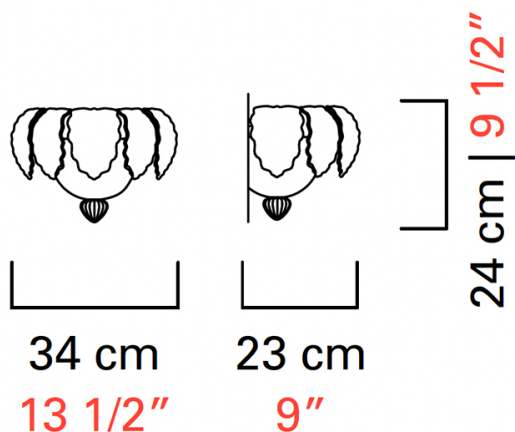

Barovier&Toso

VENEZIA 1295

5388

COLLECTION	Rex
TPOLOGY	Wall sconces
HEIGHT	23,5 cm <i>9 inc</i>
WIDTH	34 cm <i>13 1/2 inc</i>
DEPTH	23 cm <i>9 inc</i>
WEIGHT	5 Kg <i>11 lbs</i>
SWITCHINGS	1
BULBS	1 x 100 E27 dimmable not included <i>1 x 100 E26 dimmable not included</i>
CERTIFICATIONS	UL - EAC