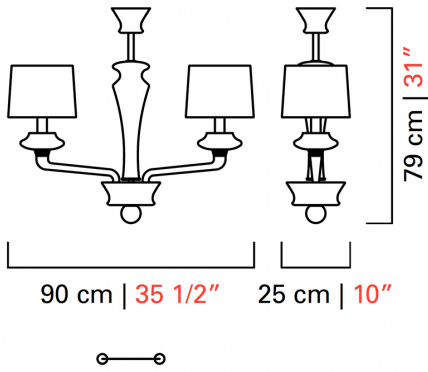

## 7060

COLLECTION	Saint Germain
TPOLOGY	Chandeliers
HEIGHT	79 cm <i>31 inc</i>
WIDTH	90 cm <i>35 1/2 inc</i>
DEPTH	25 cm <i>10 inc</i>
WEIGHT	9 Kg <i>20 lbs</i>
LEVELS	1
SWITCHINGS	1
BULBS	2 x 60 E14 dimmable not included <i>2 x 60 E12 dimmable not included</i>
CERTIFICATIONS	UL - IMQ - CCC - EAC - cULus