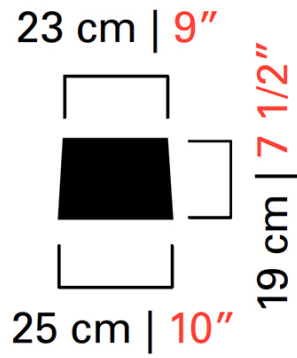

## 7060

COLLECTION	Saint Germain
TPOLOGY	Chandeliers
HEIGHT	79 cm <i>31 inc</i>
WIDTH	90 cm <i>35 1/2 inc</i>
DEPTH	25 cm <i>10 inc</i>
WEIGHT	9 Kg <i>20 lbs</i>
LEVELS	1
SWITCHINGS	1
BULBS	2 x 60 E14 dimmable not included <i>2 x 60 E12 dimmable not included</i>
CERTIFICATIONS	UL - IMQ - CCC - EAC - cULus