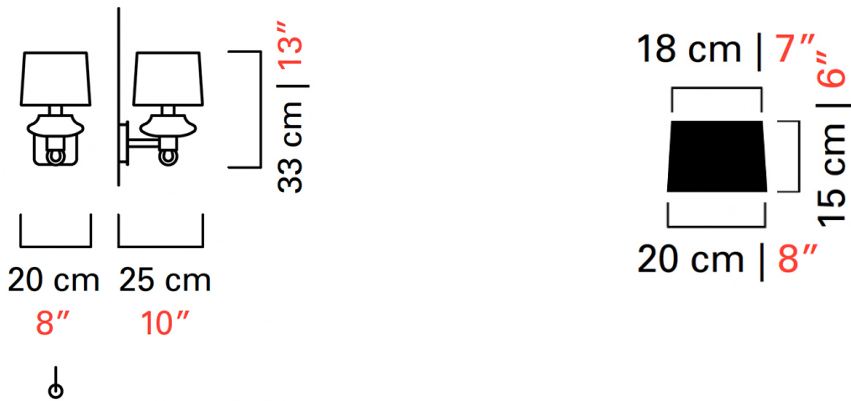

# 7066

COLLECTION	Saint Germain
TYPOLOGY	Wall sconces
HEIGHT	33 cm <i>13 inc</i>
WIDTH	20 cm <i>8 inc</i>
DEPTH	25 cm <i>10 inc</i>
WEIGHT	4 Kg <i>9 lbs</i>
LEVELS	1
SWITCHINGS	1
BULBS	1 x 60 E14 dimmable not included <i>1 x 60 E12 dimmable not included</i>
CERTIFICATIONS	UL - CCC - EAC