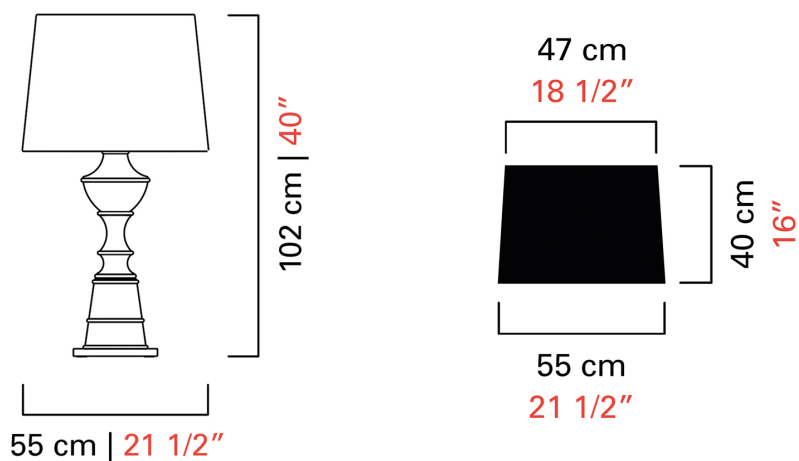

Barovier&Toso

VENEZIA 1295

7052

COLLECTION	Samurai
TPOLOGY	Table lamps
HEIGHT	102 cm <i>40 inc</i>
DIAMETER	55 cm <i>21 1/2 inc</i>
WEIGHT	12 Kg <i>26 lbs</i>
SWITCHINGS	1
BULBS	3 x 60 E14 dimmable not included <i>3 x 60 E12 dimmable not included</i>
CERTIFICATIONS	IMQ - CCC - EAC - cULus