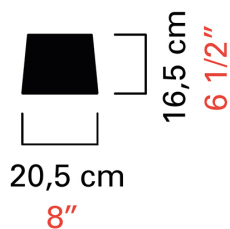

# 7081

---

COLLECTION	Samurai
TPOLOGY	Table lamps
HEIGHT	41 cm <i>16 inc</i>
DIAMETER	20,5 cm <i>8 1/2 inc</i>
WEIGHT	7 Kg <i>16 lbs</i>
SWITCHINGS	1
BULBS	1 x 60 E14 dimmable not included <i>1 x 60 E12 dimmable not included</i>