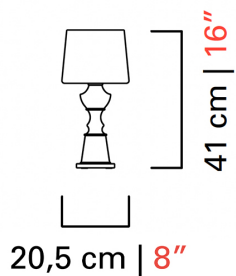

# 7081

---

COLLECTION	Samurai
TPOLOGY	Table lamps
HEIGHT	41 cm <i>16 inc</i>
DIAMETER	20,5 cm <i>8 1/2 inc</i>
WEIGHT	7 Kg <i>16 lbs</i>
SWITCHINGS	1
BULBS	1 x 60 E14 dimmable not included <i>1 x 60 E12 dimmable not included</i>