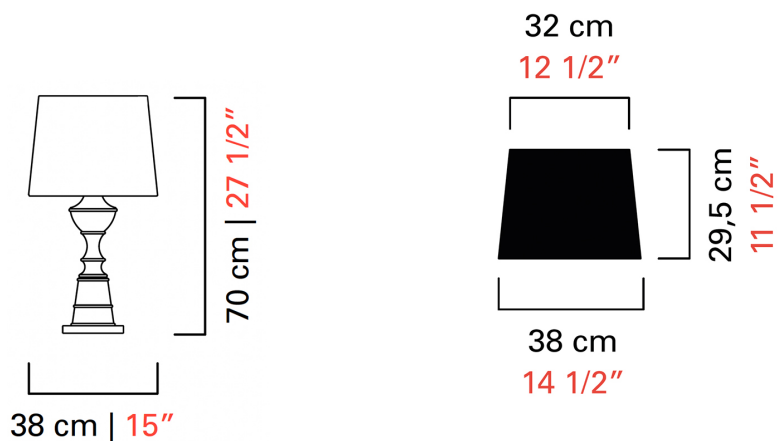

Barovier&Toso

VENEZIA 1295

7082

---

COLLECTION	Samurai
TPOLOGY	Table lamps
HEIGHT	70 cm <i>27 1/2 inc</i>
DIAMETER	38 cm <i>15 inc</i>
WEIGHT	9 Kg <i>20 lbs</i>
SWITCHINGS	1
BULBS	3 x 40 G9 dimmable included <i>3 x 40 G9 dimmable included</i>