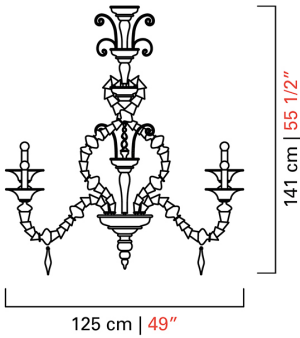

Barovier&Toso

VENEZIA 1295

5558/12

COLLECTION	San Giorgio
TPOLOGY	Chandeliers
HEIGHT	141 cm <i>55 1/2 inc</i>
DIAMETER	125 cm <i>49 inc</i>
WEIGHT	40 Kg <i>88 lbs</i>
LEVELS	1
SWITCHINGS	2
BULBS	12 x 60 E14 dimmable not included <i>12 x 60 E12 dimmable not included</i>
CERTIFICATIONS	UL - IMQ - CCC - EAC - cULus