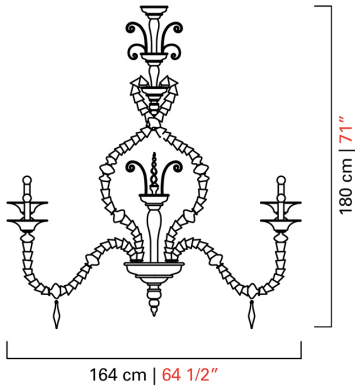

Barovier&Toso

VENEZIA 1295

164 cm | 64 1/2"

180 cm | 71"

5558/16

| | |
|----------------|---|
| COLLECTION | San Giorgio |
| TPOLOGY | Chandeliers |
| HEIGHT | 180 cm <i>71 inc</i> |
| DIAMETER | 164 cm <i>64 1/2 inc</i> |
| WEIGHT | 65 Kg <i>143 lbs</i> |
| LEVELS | 1 |
| SWITCHINGS | 2 |
| BULBS | 16 x 60 E14 dimmable not included <i>16 x 60 E12 dimmable not included</i> |
| CERTIFICATIONS | UL - IMQ - CCC - EAC - cULus |