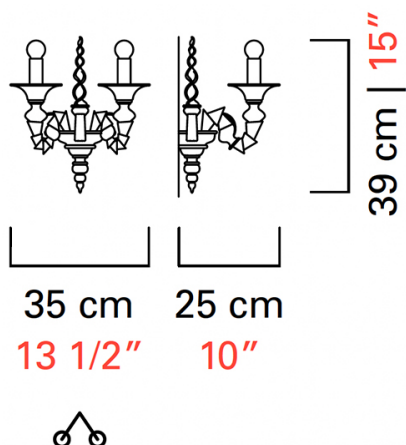

Barovier&Toso

VENEZIA 1295

5558/02

COLLECTION	San Giorgio
TPOLOGY	Wall sconces
HEIGHT	39 cm <i>15 1/2 inc</i>
WIDTH	35 cm <i>14 inc</i>
DEPTH	25 cm <i>10 inc</i>
LEVELS	1
BULBS	2 x E14 60W dimmable not included <i>2 x dimmable not included</i>