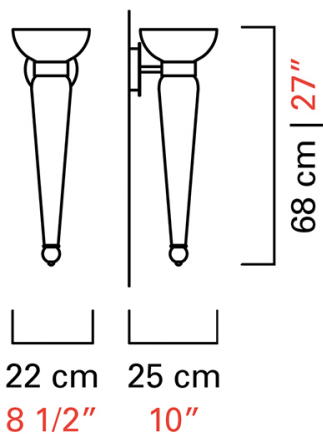

Barovier&Toso

VENEZIA 1295

5656

COLLECTION	Torvik
TPOLOGY	Wall sconces
HEIGHT	68 cm <i>27 inc</i>
WIDTH	22 cm <i>8 1/2 inc</i>
DEPTH	25 cm <i>10 inc</i>
WEIGHT	4 Kg <i>9 lbs</i>
SWITCHINGS	1
BULBS	1 x 100 E14 dimmable not included <i>1 x 100 E12 dimmable not included</i>
CERTIFICATIONS	UL - EAC - cULus