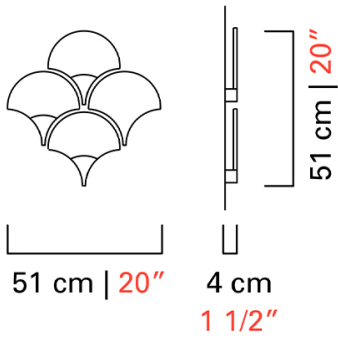

Barovier&Toso

VENEZIA 1295

7373

COLLECTION	Tuileries
TPOLOGY	Wall sconces
HEIGHT	51 cm <i>20 inc</i>
WIDTH	51 cm <i>20 inc</i>
DEPTH	4 cm <i>1 1/2 inc</i>
WEIGHT	6 Kg <i>13 lbs</i>
LEVELS	1
SWITCHINGS	1
BULBS	2 x 2 Strip Led not dimmable included <i>2 x 2 Strip Led not dimmable included</i>