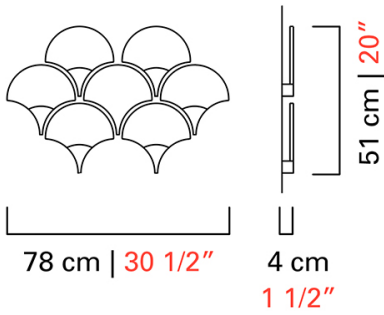

Barovier&Toso

VENEZIA 1295

7374

COLLECTION	Tuileries
TPOLOGY	Wall sconces
HEIGHT	51 cm <i>20 inc</i>
WIDTH	78 cm <i>30 1/2 inc</i>
DEPTH	4 cm <i>1 1/2 inc</i>
WEIGHT	10 Kg <i>22 lbs</i>
LEVELS	1
SWITCHINGS	1
BULBS	3 x 2 Strip Led not dimmable included <i>3 x 2 Strip Led not dimmable included</i>