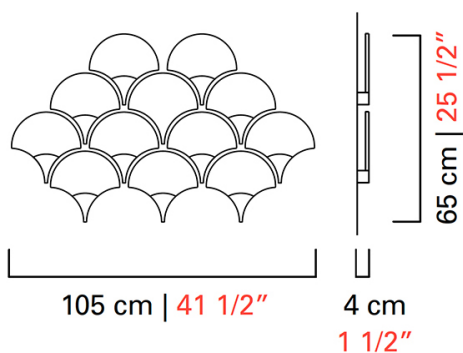

# 7375

---

COLLECTION	Tuileries
TPOLOGY	Wall sconces
HEIGHT	65 cm <i>25 1/2 inc</i>
WIDTH	105 cm <i>41 1/2 inc</i>
DEPTH	4 cm <i>1 1/2 inc</i>
WEIGHT	17 Kg <i>37 lbs</i>
LEVELS	1
SWITCHINGS	1
BULBS	5 x 2 Strip Led not dimmable included <i>5 x 2 Strip Led not dimmable included</i>