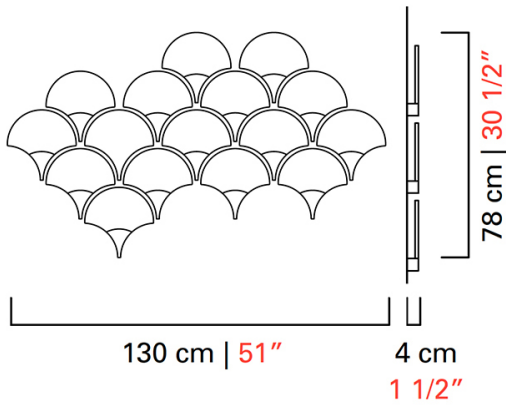

# 7376

---

COLLECTION	Tuileries
TPOLOGY	Wall sconces
HEIGHT	78 cm <i>30 1/2 inc</i>
WIDTH	130 cm <i>51 inc</i>
DEPTH	4 cm <i>1 1/2 inc</i>
WEIGHT	23 Kg <i>51 lbs</i>
LEVELS	1
SWITCHINGS	1
BULBS	7 x 2 Strip Led not dimmable included <i>7 x 2 Strip Led not dimmable included</i>