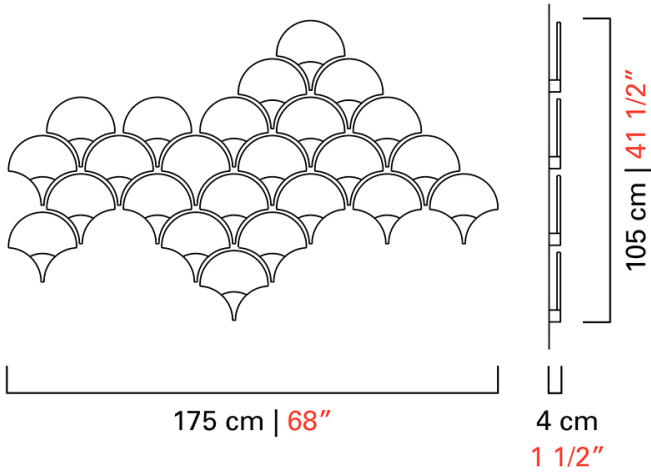

Barovier&Toso

VENEZIA 1295

7377

COLLECTION	Tuileries
TPOLOGY	Wall sconces
HEIGHT	105 cm <i>41 1/2 inc</i>
WIDTH	175 cm <i>68 inc</i>
DEPTH	4 cm <i>1 1/2 inc</i>
WEIGHT	33 Kg <i>73 lbs</i>
LEVELS	1
SWITCHINGS	1
BULBS	9 x 2 Strip Led not dimmable included <i>9 x 2 Strip Led not dimmable included</i>