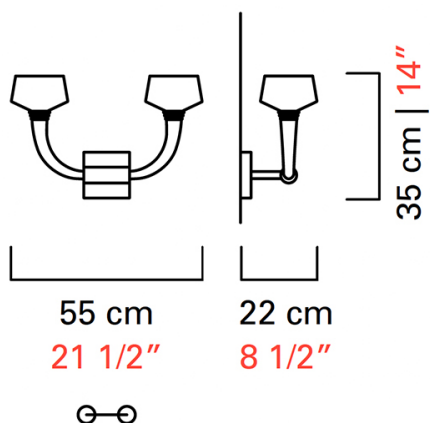

Barovier&Toso

VENEZIA 1295

7225/02

COLLECTION	Twins
TPOLOGY	Wall sconces
HEIGHT	35 cm <i>14 inc</i>
WIDTH	55 cm <i>21 1/2 inc</i>
DEPTH	22 cm <i>8 1/2 inc</i>
WEIGHT	4 Kg <i>9 lbs</i>
SWITCHINGS	1
BULBS	2 x 40 G9 dimmable not included <i>2 x 40 G9 dimmable not included</i>
CERTIFICATIONS	UL - EAC - cULus