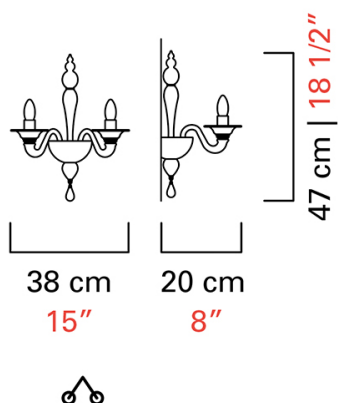

Barovier&Toso

VENEZIA 1295

5507/02

COLLECTION	Valiant
TPOLOGY	Wall sconces
HEIGHT	47 cm <i>18 1/2 inc</i>
WIDTH	38 cm <i>15 inc</i>
DEPTH	20 cm <i>8 inc</i>
WEIGHT	2 Kg <i>4 lbs</i>
LEVELS	1
SWITCHINGS	1
BULBS	2 x 60 E14 dimmable not included <i>2 x 60 E12 dimmable not included</i>
CERTIFICATIONS	UL - IMQ - CCC - EAC - cULus