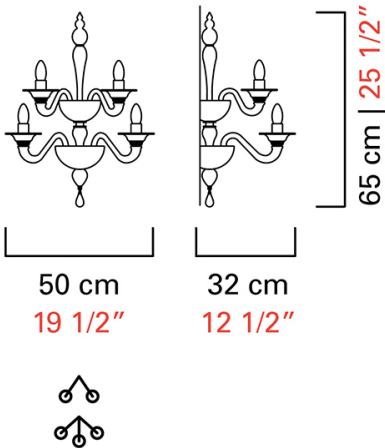

Barovier&Toso

VENEZIA 1295

5507/05

| | |
|----------------|---|
| COLLECTION | Valiant |
| TPOLOGY | Wall sconces |
| HEIGHT | 65 cm <i>25 1/2 inc</i> |
| WIDTH | 50 cm <i>19 1/2 inc</i> |
| DEPTH | 32 cm <i>12 1/2 inc</i> |
| WEIGHT | 4 Kg <i>9 lbs</i> |
| LEVELS | 2 |
| SWITCHINGS | 1 |
| BULBS | 5 x 60 E14 dimmable not included <i>5 x 60 E12 dimmable not included</i> |
| CERTIFICATIONS | UL - IMQ - CCC - EAC - cULus |