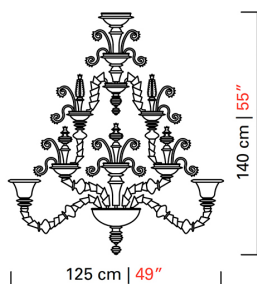

Barovier&Toso

VENEZIA 1295

5715/09

COLLECTION	Venezia 1295
TPOLOGY	Chandeliers
HEIGHT	140 cm <i>55 inc</i>
DIAMETER	125 cm <i>49 inc</i>
WEIGHT	49 Kg <i>107 lbs</i>
LEVELS	1
SWITCHINGS	1
BULBS	9 x 60 E14 dimmable not included <i>9 x 60 E12 dimmable not included</i>
CERTIFICATIONS	UL - CCC - EAC - cULus