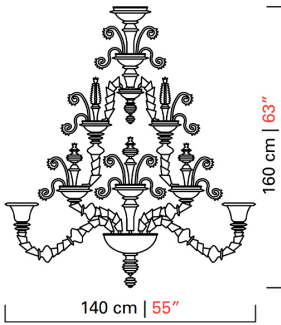

Barovier&Toso

VENEZIA 1295

5715/12

COLLECTION	Venezia 1295
TPOLOGY	Chandeliers
HEIGHT	160 cm <i>63 inc</i>
DIAMETER	140 cm <i>55 inc</i>
WEIGHT	62 Kg <i>136 lbs</i>
LEVELS	1
SWITCHINGS	1
BULBS	12 x 60 E14 dimmable not included <i>12 x 60 E12 dimmable not included</i>
CERTIFICATIONS	UL - CCC - EAC - cULus