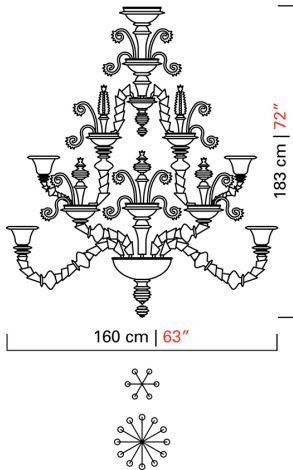

Barovier&Toso

VENEZIA 1295

5715/18

COLLECTION	Venezia 1295
TPOLOGY	Chandeliers
HEIGHT	183 cm <i>72 inc</i>
DIAMETER	160 cm <i>63 inc</i>
WEIGHT	85 Kg <i>187 lbs</i>
LEVELS	2
SWITCHINGS	1
BULBS	18 x 60 E14 dimmable not included <i>18 x 60 E12 dimmable not included</i>
CERTIFICATIONS	UL - CCC - EAC - cULus