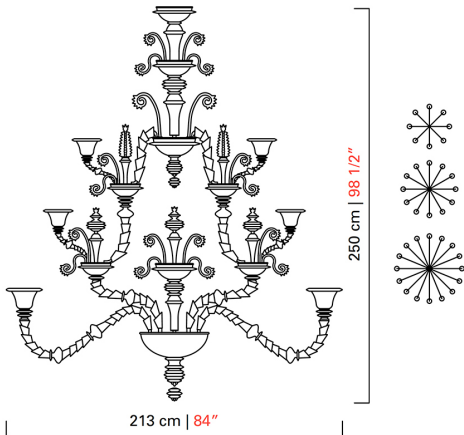

# 5715/36

COLLECTION	Venezia 1295
TPOLOGY	Chandeliers
HEIGHT	250 cm <i>98 1/2 inc</i>
DIAMETER	213 cm <i>84 inc</i>
WEIGHT	185 Kg <i>407 lbs</i>
LEVELS	3
SWITCHINGS	2
BULBS	36 x 60 E14 dimmable not included <i>36 x 60 E12 dimmable not included</i>
CERTIFICATIONS	UL - EAC - cULus